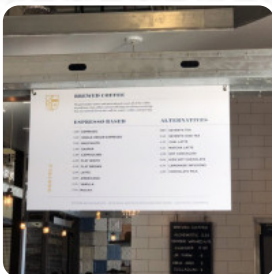

Portola Coffee Lab Menu

<https://menulist.menu>
2493 Park Ave, Tustin I-92782-2705, United States
(+1)7146567533

On this homepage, you can find the **complete [menu](#) of Portola Coffee Lab** from Tustin. Currently, there are 17 menus and drinks available. For **changing offers**, please contact the owner of the restaurant directly. You can also contact them through their website. What **User** likes about Portola Coffee Lab: very nice handmade coffee connection directly in the district. good quality coffee. one of the better here. selection including house mix and unique origin. beautiful for easy work while drinking on their selection. I like the atmosphere. **[read more](#)**. The restaurant and its rooms are wheelchair accessible and thus reachable with a wheelchair or physiological disabilities. What **Mimia W** doesn't like about Portola Coffee Lab: Ordered for delivery an hour and a half ago and still no updates on delivery time. The eta was for 30-45 minutes after my order was placed. Tried calling and there was no answer and voicemail is full so cannot leave message. Not happy **[read more](#)**. For those who want to **a beer after work** and hang out with friends, Portola Coffee Lab from Tustin is a good bar, The customers of the restaurant are also thrilled with the large variety of various *coffee and tea specialities* that the establishment offers. If you decide to come for breakfast, a hearty brunch is ready for you, In addition, the cocktail menu that is offered in this established eatery is impressive. It offers a diverse selection of beers from the region and the whole world.