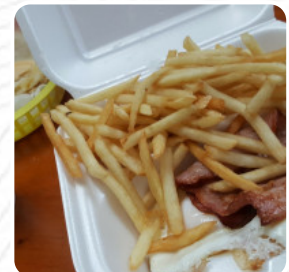

The **menu of La Fama Supermarket** from Miami includes 17 menus. On average, menus or drinks on the menu cost about $7.9. The categories can be viewed on the menu below. What [User](#) likes about La Fama Supermarket:

Fast friendly service fresh food the only problem I see the parking at some times full I only wish this place could open on Sunday because the other places food don't taste the same like this places an the other location got less selections of food.i wish this place could stay open longer they close to early by 3pm [read more](#). The premises in the restaurant are wheelchair accessible and can also be used with a wheelchair or physiological disabilities. At La Fama Supermarket in Miami, there's a *hearty brunch* for breakfast where you can eat as much as you want treat yourself, The guests of the establishment also consider the comprehensive variety of various coffee and tea specialities that the establishment offers. With fresh fish, meat, as well as beans and rice, here they also South American grill, and you can enjoy here delicious American meals like **Burger or Barbecue**.