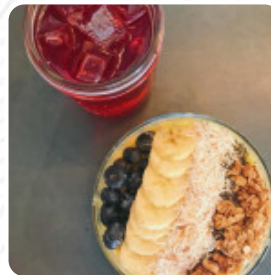

## Ebb Flow Coffee Co Menu

<https://menulist.menu>

21084 W Main St, Buckeye, Arizona, USA, 85396, United States  
(+1)6234762348 - <https://ebbandflowcoffeeco.com>

The Menu of Ebb Flow Coffee Co from Buckeye includes about 17 different dishes and drinks. On average, you pay for a dish / drink about \$4.6. What [User](#) likes about Ebb Flow Coffee Co: