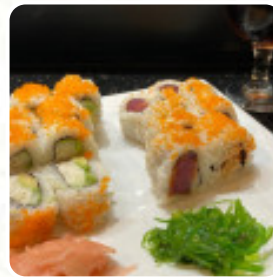

Banshoo Sushi Menu

<https://menulist.menu>

National, FL 32819, United States, Orlando

+14079969840 - <http://www.rosencentre.com/dining-and-recreation/banshoo-sushi-bar/>