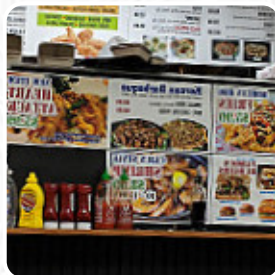

Corner Grille Menu

<https://menulist.menu>

8261 Sepulveda Blvd CA 91402, Panorama City, United States
(+1)488188106396, (+1)8188106396