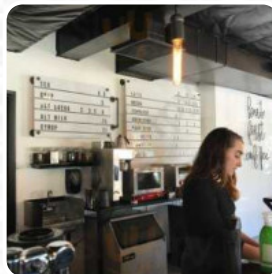

Evoke Coffee Menu

<https://menulist.menu>

235 9th Ave N, Seattle I-98109-5119, United States
(+1)4254957547 - <https://evokecafebar.myshopify.com/>

A comprehensive menu of Evoke Coffee from Seattle covering all **16** menus and drinks can be found here on the food list. For *changing offers*, please get in touch via phone or use the contact details provided on the website.

What [Yu WU](#) likes about Evoke Coffee:

Spacious coffee shop with lots of seating space, big windows and a relaxing vibe. The street outside the coffee shop is currently a pedestrian zone with more seats in the street. I love sitting there to get some fresh air while being in the heart of a busy city. Coffee is ok, so are the pastries to accompany the drink. Service was friendly.

[read more](#). What [Stephanie C](#) doesn't like about Evoke Coffee:

Don't come here if you're not an Amazonian. The coffee and pastries here are great, and the staff are really nice. This is quite a workspace unlike any other, almost feels like a little cafe in a library, and there's plenty of seating. I would come back more frequently if there weren't as many judgmental stares and passive harassment by the patrons here who act like they reserved the seats and tables and try to nudge... [read more](#). The restaurant and its premises are wheelchair accessible and thus usable with a wheelchair or physical limitations, and there is free WiFi. If you want to eat something tasty quickly, Evoke Coffee from Seattle offers fine sandwiches, healthy salads and other snacks, as well as cold and hot beverages. Here you'll find sweet pastries and cake, small snacks and chilled refreshments and hot beverages. Not to be left out is the large selection of coffee and tea specialties in this locale, for breakfast they serve a **varied breakfast** here.