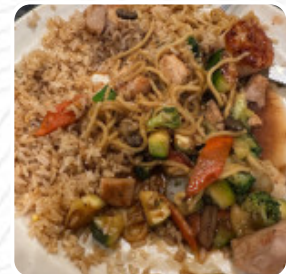

A comprehensive menu of Volcano from [Elizabeth City](#) covering all 15 courses and drinks can be found here on the menu. For changing offers, please get in touch via phone or use the contact details provided on the website.

What [User](#) likes about Volcano:

One of the best places we found for Sushi since we got out of here! We thought out because the situation is full when we left. It took less than 30 minutes to receive it. The staff was super friendly. Will definitely be back!! [read more](#). During a meal, a good drink is essential. In this **gastropub**, you not only get delicious meals from the menu but also a comprehensive and particularly good assortment of **good beers and other alcoholic beverages** that go well with the food, You can also unwind at the bar with a *cool beer* or other alcoholic and non-alcoholic drinks. Dishes are prepared typically in the Asian style, The creative fusion of different menus with fresh and partially daring products is highly valued by the guests - a nice example of Asian Fusion.