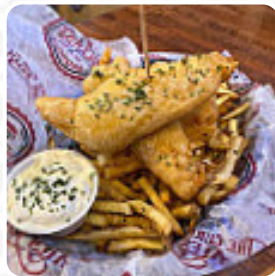

Back Porch Draffhouse Menu

<https://menulist.menu>
4501 S General Bruce Dr, Temple, United States
(+1)2543142016

On this webpage, you can find the [complete menu](#) of Back Porch Draffhouse from Temple. Currently, there are 16 dishes and drinks available. For seasonal or weekly deals, please contact the restaurant owner directly. You can also contact them through their website. What [ღმიტრი მესხი](#) likes about Back Porch Draffhouse: March 26, 2022 Saturday night out we enjoyed our food and drinks at Back Porch. Convenient location right next to the cinema. The nachos were Great and the burger was Fantastic! Seated at a large comfortable booth that could accommodate 6. They did not skimp on air conditioning either. Many people were enjoying the outdoor patio. [read more](#). What [Jacey Effertz](#) doesn't like about Back Porch Draffhouse: Not busy. Took about 10 minutes to be seated as no staff were around. Had 3 total tables seated. A few people in the bar. Fries and wings were cold, celery was hot. Server disappeared several times. Not sure what kind of cheese was used on the cheese fries but it tasted like lightly, spiced, American cheese barely melted over cold fries. [read more](#). In case you're craving some **fiery South American cuisine**, you're in the right place: delicious menus, prepared with fish, [seafood](#), and meat, but also **corn, beans, and potatoes** are in the menu, Furthermore, the drinks menu in this eatery is impressive and offers a good and extensive diversity of beers from the area and from worldwide, which are definitely worth a try. You have the option to, after the meal (or during it), still relax at the bar with an alcoholic or non-alcoholic drink, and you can indulge in tasty American menus like Burger or Barbecue.

Back Porch Drafthouse Menu

Main courses

NACHOS

Fish dishes

FISH TACOS

Specialty Drinks

PEACH

Drinks