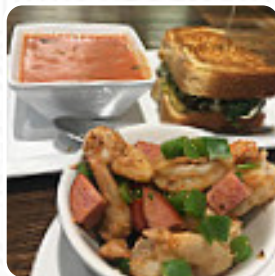

A comprehensive [menu](#) of First Watch from Troy covering all 16 courses and drinks can be found here on the food list. For changing offers, please get in touch via phone or use the contact details provided on the website.

What [User](#) likes about First Watch:

Really great new breakfast /lunch place in the big beaver/16 mile area ! Wonderfully creative choices- tasty and presented nicely ! Love a coffee pot on the table !! Free meal on your birthday !! [read more](#). A visit to First Watch becomes even more rewarding due to the large selection of **coffee and tea specialties**, and you can indulge in scrumptious American meals like **Burger or Barbecue**. In the restaurants, there is a wide variety of scrumptious and fresh juices offered, here they serve a *diverse brunch* for breakfast.