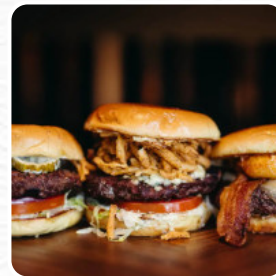

On this webpage, you can find the **complete [menu](#)** of **Red Door Woodfired Grill Lee's Summit** from Lee's Summit. Currently, there are *16* menus and drinks up for grabs. For changing offers, please contact the owner of the restaurant directly. You can also contact them through their website. What [User](#) likes about Red Door Woodfired Grill Lee's Summit:

we had reservations, so don't wait as soon as we arrived. our waitress and drinks were in 5 minutes on the table. the food was hot and fresh. prime rib was good, not great- especially for the price, but every time we come here, eating is consistently very good! [read more](#). In nice weather you can even be served in the outdoor area. What

[User](#) doesn't like about Red Door Woodfired Grill Lee's Summit:

I am disappointed that the happy hour of the red door is not as wonderful as it was before! my blue cheeseburger was average, nothing was out. I was surprised to see that the koleslaw was a 1 oz service. who eats a bowl of coleslaw? I should have ordered the pommies that would have been more complete. probably not return to many large restaurants in kc, which are comparable in price with better food and better size se... [read more](#). In the morning, you can enjoy a appetizing brunch at Red Door Woodfired Grill Lee's Summit, as much as you want, They also present tasty **South American** cuisine to you on the menu. After the meal (or during it), you can also relax at the bar with a alcoholic or non-alcoholic drink, and you can try fine American meals like Burger or Barbecue.