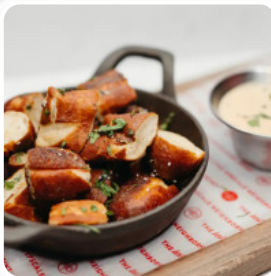

On this webpage, you can find the **complete [menu](#)** of **Red Door Woodfired Grill Lee's Summit** from Lee's Summit. Currently, there are *16* menus and drinks up for grabs. For changing offers, please contact the owner of the restaurant directly. You can also contact them through their website. What [User](#) likes about Red Door Woodfired Grill Lee's Summit:

we had reservations, so don't wait as soon as we arrived. our waitress and drinks were in 5 minutes on the table. the food was hot and fresh. prime rib was good, not great- especially for the price, but every time we come here, eating is consistently very good! [read more](#). In nice weather you can even be served in the outdoor area. What

[User](#) doesn't like about Red Door Woodfired Grill Lee's Summit:

I am disappointed that the happy hour of the red door is not as wonderful as it was before! my blue cheeseburger was average, nothing was out. I was surprised to see that the koleslaw was a 1 oz service. who eats a bowl of coleslaw? I should have ordered the pommies that would have been more complete. probably not return to many large restaurants in kc, which are comparable in price with better food and better size se... [read more](#). In the morning, you can enjoy a appetizing brunch at Red Door Woodfired Grill Lee's Summit, as much as you want, They also present tasty **South American** cuisine to you on the menu. After the meal (or during it), you can also relax at the bar with a alcoholic or non-alcoholic drink, and you can try fine American meals like Burger or Barbecue.