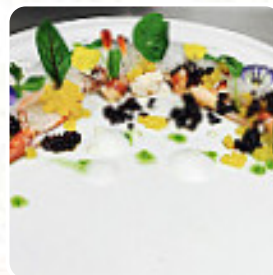

A complete [menu](#) of Yumi Sea Bright from Sea Bright covering all 14 meals and drinks can be found here on the menu. For changing offers, please get in touch via phone or use the contact details provided on the website.

What [User](#) likes about Yumi [Sea Bright](#):

Best [sushi](#) in the area!! I love that they also have another location close by and are closed on different days so if one is closed one day, it is worth it to go to the other location! The [sushi](#) is phenomenal and so are their small apps. I highly recommend their tuna pizza! the food is always fresh and delicious. [read more](#). The restaurant is accessible and can therefore also be used with a wheelchair or physical limitations, Depending on the weather conditions, you can also sit outside and eat and drink. WLAN is available for free. What [User](#) doesn't like about

Yumi Sea Bright:

The [sushi](#) was good, but we ordered 5 specially rolls and they were brought out one at a time. I am not sure if this is how they do it (like a tasting menu), but I much would have preferred all the rolls to come out together. Other than that the [sushi](#) was great and the server was quite attentive. [read more](#). The large variety of [coffee and tea specialties](#) greatly enhances the value of a visit to Yumi Sea Bright, and a lot of freshly harvested vegetables, fish and meat are used to cook healthy Japanese meals. The Asian fusion cuisine is likewise an important part of Yumi Sea Bright. Anyone who finds the usual and generally known menus too boring can here approach with a willingness to experiment and try some unexpected combination of ingredients enjoy, Spanish cuisines with their **delicious sweet and spicy sauces and spices** are popular among the guests.