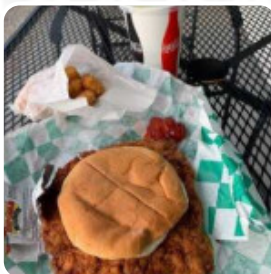

Panther Drive In Menu

<https://menulist.menu>

606 Main St, Polo, MO, 64671, United States

+16603542277,+16603542388 - <https://www.menupix.com/missouri/nc/25453/1/Polo-American-Restaurants>

On this website, you can find the complete menu of Panther Drive In from Polo. Currently, there are 16 dishes and drinks available. For **changing offers**, please contact the restaurant owner directly. You can also contact them through their website. What [User](#) likes about Panther Drive In:

I love this place. Very good food. The specials come with a well don't drink a shake. It also comes with a selection of frits, points, potato salad or baked beans. There are no substitutes. So if you ask for a shake and other things, that's not the special thing. I support the little businessman! I went to McDonald's has 2 double cheeseburgers, 2 medium sized pommes and a 2 big drink. It's \$21.00. I would rather eat... [read more](#). You can use the WiFi of the establishment free of charge. What [Disappointed](#) doesn't like about Panther Drive In: Just visiting, two teenage girls came by with Beagle puppies. One girl handed hers through the outside pick up window. She then asked for a bowl of water for the puppy. When bowl of water served, the puppy was sat on the pickup counter where food is placed. Gross, not sure I want to return. [read more](#). Panther Drive In from Polo is famous for its **tasty burgers**, to which *crispy fries, salads and other sides* are offered, You'll find tasty South American dishes also on the menu. There's also crisply crunchy pizza, baked fresh using original methods, and you have the opportunity to try delicious American meals like Burger or Barbecue.

ICE CREAM

Panther Drive In Menu

Panther Drive In

606 Main St, Polo, MO, 64671,
United States

Opening Hours:

Monday 11:00-20:00
Tuesday 11:00-20:00
Wednesday 11:00-20:00
Thursday 11:00-20:00
Friday 11:00-21:00
Saturday 11:00-21:00
Sunday 11:00-20:00