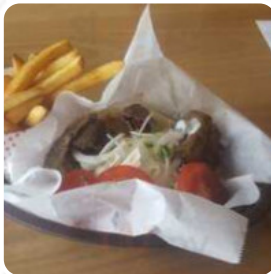

A complete menu of Trader Gus Shell Athen's Gyros from Waunakee covering all **16** menus and drinks can be found here on the food list. For seasonal or weekly deals, please get in touch via phone or use the contact details provided on the website. The restaurant and its rooms are wheelchair accessible and thus usable with a wheelchair or physiological disabilities, Depending on the weather conditions, you can also sit outside and eat.

What [Rita Bowe](#) doesn't like about Trader Gus Shell Athen's Gyros:

We stopped there to get food for myself, my husband and our daughter on the way home from work a few days ago. We got 3 burgers, one fry, one lemonade and 2 slices of pie. It cost about $50! What really irked me was that my lemonade was fully packed with ice and barely had any lemonade in there. I don't think that you could have gotten one more ice cube in it! I mentioned this to the lady who worked in drive thru and... [read more](#). At Trader Gus Shell Athen's Gyros in Waunakee, there are **delicious Greek cuisines** like *Gyros*, *Souvlaki* and *Seafood*, accompanied with sides like fries, salad with feta cheese, Pita bread and Tzatziki served, well digestible Mediterranean courses are also on the menu. As a rule, most menus are prepared in a short time for you and served.