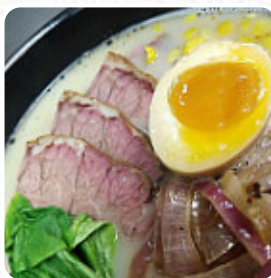

A comprehensive [menu](#) of Shanghai Bistro from Eau Claire covering all 16 dishes and drinks can be found here on the card. For changing offers, please get in touch via phone or use the contact details provided on the website. What [User](#) likes about Shanghai Bistro:

We ordered hot saki, edamame, miso soup, a kids noodles and chicken, and five sushi rolls. Service was really friendly and attentive. We got good recommendations for rolls and the recommended extreme philly was our favorite. We also ordered the Maui, the Alaskan, a California roll, and a veggie roll. All the food was really good.

The only thing that was average was the kids noodles--they were kind of bland but for a ki... [read more](#). Get excited in Shanghai Bistro from [Eau Claire](#) for **versatile, scrumptious Chinese cuisine** that's traditionally cooked in a wok, among the delicacies of this place are particularly the [Sushi](#) and Te-Maki. The Asian fusion cuisine is likewise an important part of Shanghai Bistro. Anyone who finds the everyday and generally known dishes too ordinary should approach with a willingness to experiment and try some exciting combination of ingredients eat, Besides, of course, the environment plays a central role, so the visitors not only appreciate the tasty menus, but also [the bistro](#) itself appreciate.