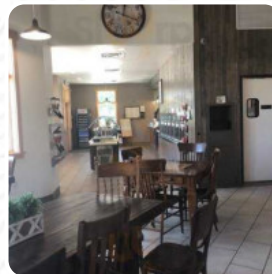

Graffiti Corner Menu

<https://menulist.menu>

1500 S State St, Fairmont, United States
(+1)5077492007

On this site, you can find the *complete* [menu](#) of *Graffiti Corner* from Fairmont. Currently, there are **16** courses and drinks available. For seasonal or weekly deals, please contact the owner of the restaurant directly. You can also contact them through their website. What [User](#) likes about Graffiti Corner:

I am new in the area and decided to do this place based on Google reviews. I had a date with my wife. It felt like we were in a city in a beautiful cafe. It is beautifully decorated. The food is pretty good. I think everything's expensive, but I assume it was about what you'd expect. The service was great. It was a pleasant surprise. I'll be back. [read more](#). The restaurant also offers the possibility to sit outside and eat and drink in nice weather, and there is no-charge WiFi. What [Jesse B](#) doesn't like about Graffiti Corner:

COFFEE

Ingredients Used

CARAMEL

RASPBERRY

Graffiti Corner Menu

Graffiti Corner

1500 S State St, Fairmont, United States

Opening Hours: