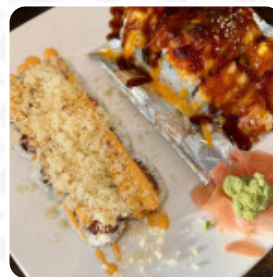

A complete menu of Shanghai Cottage from Fairhope covering all **14** courses and drinks can be found here on the food list. For *seasonal or weekly deals*, please get in touch via phone or use the contact details provided on the website. What [User](#) likes about Shanghai Cottage:

This is a great place. The service was friendly and fast, the food was great, but I ordered my meal extra spicy and it was brought to the table with regular spices. The presentation was a picture ready for a food magazine. We will definitely put this place on our favorite list and recommend it to others. [read more](#). When the weather is pleasant you can also eat outside. Shanghai Cottage from Fairhope prepares for you fine [sushi](#) (e.g., Nigiri and Inside-Out), as well as in many other variations, with fresh ingredients like fish, vegetables and meat, The successful fusion of different menus with fresh and partially daring ingredients is highly valued by the guests - a good example of Asian Fusion. fresh vegetables, fish and meat are the main ingredients in the **easily digestible Japanese cuisine** of Shanghai Cottage, Many guests are especially looking forward to the versatile, delicious Chinese cuisine.