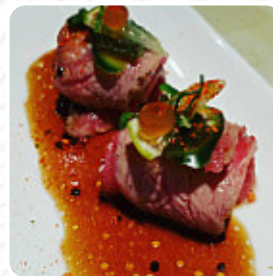

Here you can find the [menu](#) of **Sushi Thai Fusion** in Delray Beach. At the moment, there are **16** menus and drinks on the food list. You can inquire about changing offers via phone. What [Courtney G](#) likes about Sushi Thai Fusion:

If you're craving sushi/Thai food and looking for a quick, tasty bite this is the place. Great service and food arrived fast. We will be coming back here for sure. We had teriyaki chicken and fried rice with spicy mayo.

Delicious and filling! [read more](#). What [Diaz](#) doesn't like about Sushi Thai Fusion:

The beef stir fry was very bland, they charge $1 for eel sauce when it should be on every sushi roll like every other establishment. Very clean bathroom and polite host. So there is that. [read more](#). delicious sushi (e.g., Maki and Te-Maki), as well as in numerous other variations, are prepared for you by [Sushi](#) Thai Fusion from Delray Beach, with fresh ingredients like fish, vegetables and meat, on the daily specials there are also a lot of [Asian menus](#). If you favor flavorful meals, you will surely find what you're looking for in *Thai meals*, The inventive fusion of different dishes with fresh and occasionally daring products is highly valued by the customers - a nice example of Asian Fusion.