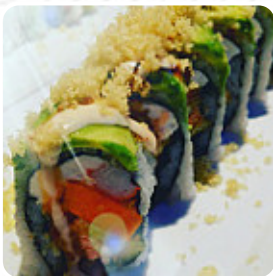

Here you can find the [menu](#) of **Sushi Thai Fusion** in Delray Beach. At the moment, there are **16** menus and drinks on the food list. You can inquire about changing offers via phone. What [Courtney G](#) likes about Sushi Thai Fusion:

If you're craving sushi/Thai food and looking for a quick, tasty bite this is the place. Great service and food arrived fast. We will be coming back here for sure. We had teriyaki chicken and fried rice with spicy mayo.

Delicious and filling! [read more](#). What [Diaz](#) doesn't like about Sushi Thai Fusion:

The beef stir fry was very bland, they charge $1 for eel sauce when it should be on every sushi roll like every other establishment. Very clean bathroom and polite host. So there is that. [read more](#). delicious sushi (e.g., Maki and Te-Maki), as well as in numerous other variations, are prepared for you by [Sushi](#) Thai Fusion from Delray Beach, with fresh ingredients like fish, vegetables and meat, on the daily specials there are also a lot of [Asian menus](#). If you favor flavorful meals, you will surely find what you're looking for in *Thai meals*, The inventive fusion of different dishes with fresh and occasionally daring products is highly valued by the customers - a nice example of Asian Fusion.