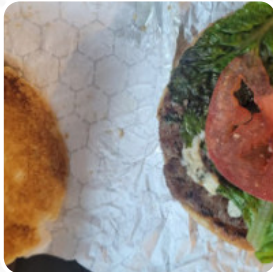

A comprehensive menu of Olde 37 Patio Grill from New Fairfield covering all 16 dishes and drinks can be found here on the menu. For changing offers, please get in touch via phone or use the contact details provided on the website. What [User](#) likes about Olde 37 Patio Grill:

Has some of the best burgers I've ever tried. The wedge-shaped frits are not fried and he tries to buy all his products from Connecticut-based business. Has a beautiful terrace outside perfect when the weather is beautiful. Given the quality of food, its price is also very reasonable. One of the best places in [New Fairfield](#) for a meal and the best for a burger. [read more](#). If you're hungry for some *fiery South American culinary arts*, this is the place to be: exquisite dishes, roasted with fish, seafood delicacies, and meat, but also **corn, beans, and potatoes** are in the menu, and you can try delicious American menus like Burger or Barbecue. Most often, the **burgers of this restaurant**, which are among the highlights, are offered along with sides like fries, salads or wedges, The tasty sandwiches, small salads and other snacks can be planned well as a snack.