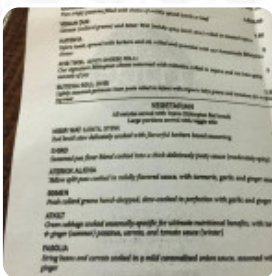

Nile Ethiopian Bistro Cafe Menu

<https://menulist.menu>

306 N 29th St, Richmond, VA 23223, United States

+18046480791 - <http://www.nilerva.com>

On this homepage, you can find the complete menu of Nile Ethiopian Bistro Cafe from [Richmond](#). Currently, there are **16** courses and drinks available. For seasonal or weekly deals, please contact the owner of the restaurant directly. You can also contact them through their website. What [User](#) likes about Nile Ethiopian Bistro Cafe: