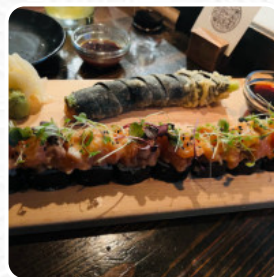

Booze Box Menu

<https://menulist.menu>
823 W Randolph St, Chicago, United States
+13124558238 - <http://www.sushidokku.com/>

Here you can find the menu of Booze Box in Chicago. At the moment, there are **16** meals and drinks on the menu. You can inquire about **seasonal or weekly deals** via phone. What [Jenn L](#) likes about Booze Box: Super cool bar under a [sushi](#) restaurant! We just grab drinks but it was so awesome. I totally recommend entering down the alley, just because that's way more fun. The drinks were really good. We did not make a reservation and we didn't have to wait very long to get chairs at the bar (but don't hold me to that). I have to use the word vibe here, because it was a total vibe. Great spot to grab a drink and chat at the b... [read more](#). When the weather conditions is pleasant you can also be served outside. At Booze Box from Chicago you can enjoy delicious [vegetarian](#) meals, in which no animal meat or fish was processed, In addition, the drinks menu that is offered in this established eatery is impressive. It offers a diverse selection of beers from the region and the whole world. The delightful [Sushi](#) such as Maki and Te-Maki however, is the undisputed highlight of this place, Furthermore, the visitors of the restaurant enjoy the large variety of the various *coffee and tea specialities* that the restaurant has available.