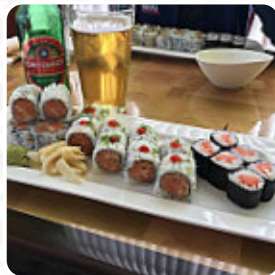

A comprehensive [menu](#) of Mitsuba Japanese Cuisine from NEW HARTFORD covering all 16 meals and drinks can be found here on the menu. For seasonal or weekly deals, please get in touch via phone or use the contact details provided on the website. What [User](#) likes about Mitsuba Japanese Cuisine:

My mother took me here, it was delicious! They serve an appetizer called Lava shown below. Not sure what's in it, but it's very delicious. Meals are huge, prices reasonable, clean furnishings and excellent customer service. We are definitely back!! [read more](#). The visitors love it when Asian cuisine meets a bit of creativity. That's exactly what you can expect at the Mitsuba Japanese Cuisine from [NEW HARTFORD](#), with its unconventional Asian fusion cuisine - the right mix of familiar meets the adventurous world of fusion cuisine, and you can indulge in scrumptious American meals like [Burger or Barbecue](#). A lot of freshly harvested vegetables, fish and meat is used in the healthy Japanese cuisine of Mitsuba Japanese Cuisine, They also present nice **South American** menus to you in the menu.