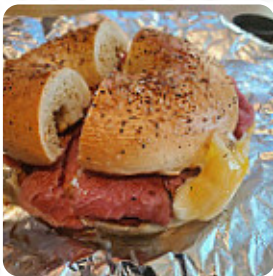

Wally's Place Bagel And Deli Menu

<https://menulist.menu>
260 US-2, 05486, South Hero, US, United States
(+1)8023724666

A complete menu of Wally's Place Bagel And Deli from [South Hero](#) covering all **16** menus and drinks can be found here on the menu. For changing offers, please get in touch via phone or use the contact details provided on the website. What [User](#) likes about Wally's Place Bagel And Deli:

this place has amazing possibilities for bagels and breakfast sandwiches. if they buy their bagels, they need to try their cream cheese options. we loved their breakfast sandwiches. veggie gone, and those with salmon are our favorites! [read more](#). The place also offers the possibility to sit outside and eat and drink in beautiful weather, And into the accessible rooms also come visitors with wheelchairs or physical limitations. What [User](#) doesn't like about Wally's Place Bagel And Deli:

every time I come in here, no matter how busy they are, they have the slowest service and I wait 20plus minutes for an average sandwich. I hope they'll get a solid crew at some point, but I got disappointed every chance I gave them. that is not worth waiting. [read more](#). At Wally's Place Bagel And Deli in South Hero, a **diverse brunch** is served for breakfast, where you can have your fill pamper your taste buds, This restaurant offers a **catering service** that allows customers to eat the meals on-site or at the party. In conclusion, this restaurant also has a comprehensive selection of various already prepared culinary delights to offer, The customers of the establishment also consider the extensive selection of differing *coffee and tea specialities* that the restaurant offers.