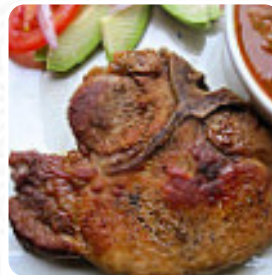

## ***Tropical Maná Menu***

<https://menulist.menu>

1902 NW Fort Sill Blvd, 73507, Lawton, US, United States

+15806995590

On this homepage, you can find the **complete [menu](#) of Tropical Maná** from Lawton. Currently, there are **16** menus and drinks up for grabs. For changing offers, please contact the restaurant owner directly. You can also contact them through their website. What [User](#) likes about Tropical Maná: This was a great place to eat. We came here for lunch, and it was what we had hoped for. We ate the daily lunch special, which was BBQ ribs, and they were so tender that we just sucked them from the bone. I had a side of green beans, and they were the best I have ever had. [read more](#). The diner and its premises are wheelchair accessible and thus usable with a wheelchair or physical disabilities, Depending on the weather conditions, you can also sit outside and have something. At Tropical Maná in Lawton, juicy meat is freshly prepared on an open flame and garnished with tasty sides, There are also some *international meals* to choose from in the menu. Moreover, there are tasty American dishes, such as burgers and grilled meat, They also present nice South American meals to you on the menu.