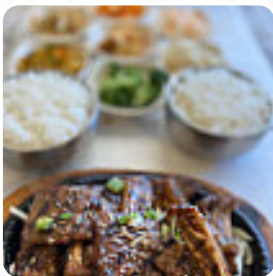

Korean Bbq Tofu Menu

<https://menulist.menu>
2570 Old First St, 94550, Livermore, US, United States
+19254541244 - <http://www.koreanbbqca.com/>

Here you can find the [menu](#) of **Korean Bbq Tofu** in Livermore. At the moment, there are 16 meals and drinks on the menu. You can inquire about changing offers via phone. What [User](#) likes about Korean Bbq Tofu: small business, family operated with large traditional aromes. my mother to experience Korean aromes and not disappointed them. many thanks for an amazing meal and great experience [read more](#). The premises on site are wheelchair accessible and can also be used with a wheelchair or physical limitations. Korean Bbq Tofu The groundbreaking Asian fusion cuisine will thrill you, the exquisite mix of traditional dishes and exciting new creations will amaze!, on the menu there are also a lot of **Asian dishes**. In addition, they proffer you flavorful [seafood](#) meals, The visitors find it familiar to have a variety of [drinks](#) available.

Korean Bbq Tofu Menu

Süße Desserts

CREPES

Main courses

RIBS

Beef dishes

BULGOGI

Fingerfood