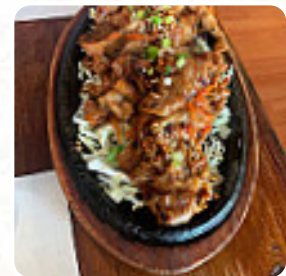

Korean Bbq Tofu Menu

<https://menulist.menu>
2570 Old First St, 94550, Livermore, US, United States
+19254541244 - <http://www.koreanbbqca.com/>

Here you can find the [menu](#) of **Korean Bbq Tofu** in Livermore. At the moment, there are 16 meals and drinks on the menu. You can inquire about changing offers via phone. What [User](#) likes about Korean Bbq Tofu: small business, family operated with large traditional aromes. my mother to experience Korean aromes and not disappointed them. many thanks for an amazing meal and great experience [read more](#). The premises on site are wheelchair accessible and can also be used with a wheelchair or physical limitations. Korean Bbq Tofu The groundbreaking Asian fusion cuisine will thrill you, the exquisite mix of traditional dishes and exciting new creations will amaze!, on the menu there are also a lot of **Asian dishes**. In addition, they proffer you flavorful [seafood](#) meals, The visitors find it familiar to have a variety of [drinks](#) available.

Korean Bbq Tofu Menu

Süße Desserts

CREPES

Main courses

RIBS

Beef dishes

BULGOGI

Fingerfood