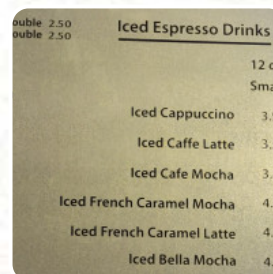

Seattle Espresso Menu

<https://menulist.menu>

1840 E Warner Rd, Tempe I-85284-3437, United States
(+1)4808316224

On this website, you can find the complete menu of Seattle Espresso from [Tempe](#). Currently, there are 16 menus and drinks available. For changing offers, please contact the owner of the restaurant directly. You can also contact them through their website. What [User](#) likes about Seattle Espresso:

Made with menulist.menu

A photograph of a menu board for 'Iced Espresso Drinks'. The board is light-colored with dark text. It lists several drink options with their prices. The prices are listed in two columns: 12 oz and Small. The drinks listed are Iced Cappuccino, Iced Caffe Latte, Iced Cafe Mocha, Iced French Caramel Mocha, Iced French Caramel Latte, and Iced Bella Mocha.