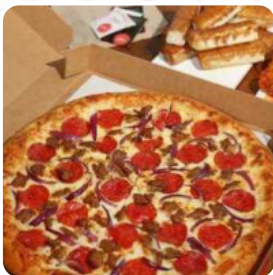

On this homepage, you can find the complete menu of Pizza Hut from Bishopville. Currently, there are 16 dishes and drinks available. For seasonal or weekly deals, please contact the owner of the restaurant directly. You can also contact them through their website. What [User](#) likes about Pizza Hut:

Lots of choices ? ? ? for reasonable prices and good quality ? ? pizza ? ? everyone ? ? loves.....THANK GOODNESS FOR THE PIZZA HUT FRANCHISES AROUND THE USA ? ? ? ? ? MISS NORMA JEAN AVEYARD S PIZZA ? HUT! [read more](#). The restaurant is accessible and can therefore also be used with a wheelchair or physiological disabilities. What [User](#) doesn't like about Pizza Hut:

I ordered a few hours before me, and it wasn't ready when I got there. I wanted to pick it up in the window, but I'm waiting so long that I had to go in. pizza was cold. only 6 boneless wings and the employees pretended I was wrong. will not go back and is not recommended [read more](#). Crispy pizza is baked **fresh** at Pizza Hut in Bishopville using a traditional method, Typically, the dishes are prepared for you **fast and fresh**.