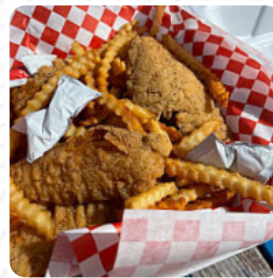

Here you can find the [menu](#) of Huff N' Puff Drive In in Randle. At the moment, there are **13** meals and drinks on the menu. You can inquire about *seasonal or weekly deals* via phone. What [User](#) likes about Huff N' Puff Drive In:

totally hidden gem! best sweet potato friries I've ever had are brioche hamburger delicious! only kons are a long waiting period, but they can say with its size, it is a small crew so that I expect so much. the maishund was ok, tasted like good old care farms nothing special like a fair maishund. it just happened to drive past our road with lunch. all bright colors combined with a full parking space I knew I had to s... [read more](#). The diner is accessible and can therefore also be used with a wheelchair or physical limitations, Depending on the weather, you can also sit outside and eat. WLAN is available free of charge. In Huff N' Puff Drive In in Randle, they prepare tasty pizza using a traditional method, served straight out of the oven, You can also discover tasty South American menus on the menu. Most often, the burgers of this restaurant, which are among the highlights, are offered along with filling side dishes like french fries, leaf and cabbage salads or wedges, and you can indulge in scrumptious American meals like Burger or Barbecue.