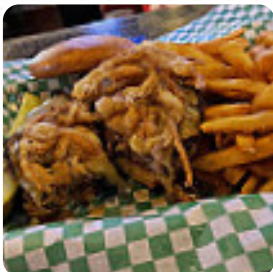

Park Place Sports Menu

<https://menulist.menu>

200 Broadway Ave, Saint Paul Park, USA, United States
+16514599018 - <https://www.parkplacesportsbar.com/>

Here you can find the menu of Park Place Sports in Saint Paul Park. At the moment, there are 16 menus and drinks on the card. You can inquire about **changing offers** via phone. What [User](#) likes about Park Place Sports: good food and drink with good trips. events happen all the time and if you want any kind of sport or competition, you can find it here all year round. Boat hockey and full ball are clipping here, but cornloch comes out all the time. bingo plus other daily events a perfect rek bar with hometown they don't feel many places to find. if I can say better, it's a Wisconsin bar makes minnesota a bit better. [read more](#). The restaurant and its rooms are wheelchair accessible and thus usable with a wheelchair or physical disabilities, and there is complimentary WiFi. If the weather are right, you can also be served outside. What [User](#) doesn't like about Park Place Sports: Wow...just wow.....what a horrible experience. Been here many times over the years but this visit ensures I'll never go back. Went up to the bar to order and had 3 different bartenders look at us without any kind of acknowledgment. People that walked up after us got served before us it wasn't even busy on that side of the bar!! I guess unless you have been there all night already tipping them they don't care to welc... [read more](#). Should you wish to sample tasty **American meals like burgers or barbecue**, then Park Place Sports in Saint Paul Park is the ideal place for you, At the bar, you can relax with a cool beer or other alcoholic and non-alcoholic drinks. Menus are usually prepared in the shortest time for you and brought to the table, The yummy sandwiches, small salads and other snacks can be planned well as a snack.