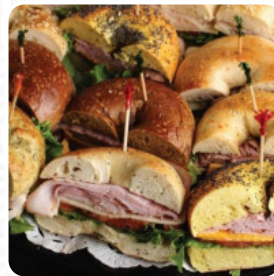

Barry Bagels Menu

<https://menulist.menu>

876 E Big Beaver Rd, Troy, MI 48083, USA, United States
(+1)2489653780

On this site, you can find the complete menu of Barry Bagels from Troy. Currently, there are 16 meals and drinks available. For seasonal or weekly deals, please contact the restaurant owner directly. You can also contact them through their website. What [User](#) likes about Barry Bagels:

So good. The bagels are fresh, flavorful and soft. It's nice to have another choice for bagels in Troy. Beats out the competition. Try the tuna bagel sandwich. Tuna is made fresh, mixed with hard boiled egg. It's so good. (Note: the lettuce looked like it had seen better days, but when I asked about it, the server was quick to pull out a fresh supply. [read more](#). You can use the WLAN of the establishment free of charge. What [User](#) doesn't like about

PANINI

TURKEY

SOUP

ROAST BEEF

Ingredients Used

EGG

CHEESE

BACON