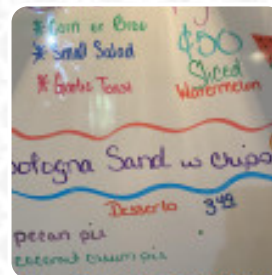

Whistle Stop Cafe Menu

<https://menulist.menu>
300 Lawrence St, 72501, Batesville, US, United States
+18707930997

Here you can find the menu of Whistle Stop Cafe in Batesville. At the moment, there are 16 meals and drinks on the menu. You can inquire about [changing offers](#) via phone. What [User](#) likes about Whistle Stop Cafe: the breakfast is worth getting up early, but they don't have to because they serve it all day. Do not miss the bananenpudding or the cookies with chocolate engraving. [read more](#). What [User](#) doesn't like about Whistle Stop Cafe:

My omelet had big chunky bell pepper not enough cheese or meat I will score 2, now their pancake is totally different ballpark they were 10! My coffee was great. The price for me and my granddaughter was awesome!!! Besides it all I still give my waiter \$5 tip. Very friendly atmosphere. Yes I will be back again [read more](#). Whistle Stop Cafe from [Batesville](#) is a suitable bar to **a drink after work**, and sit with friends or alone, here they serve a diverse brunch for breakfast. Apart from small snacks, sweet pieces and cakes, there are also **cold and hot drinks**. Also, the guests of the restaurant love the extensive selection of various *coffee and tea specialities* that the establishment has to offer.

COOKIES

Bread

BISCUITS

Coffee

COFFEE

Pancakes, French Toast and Waffles

BLUEBERRY PANCAKES

These types of dishes are being served