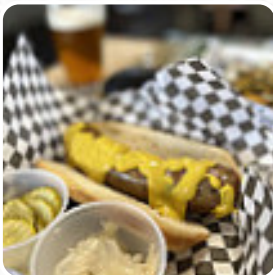

A comprehensive menu of Timberline Summit Pass from Government Camp covering all 16 dishes and drinks can be found here on the card. For changing offers, please get in touch via phone or use the contact details provided on the website. What [User](#) likes about Timberline Summit Pass:

this place was amazing, especially for beginners! this was just our second time snowboarding and we loved that it was a good mix of because for us to practice different things. and the best part is that it was not as crowded as the 1st place we went so that we were actually in the position to practice without fear to slip into the people. [read more](#). The restaurant also offers the possibility to sit outside and be served in nice weather. What [User](#) doesn't

like about Timberline Summit Pass:

great, CHEAP option for beginners skiers. the pists are very mellow, but they cannot beat the price. edited to add: avoid lessons here! my wife and I took a lection from the head of the ski school and were horrified what we saw. it would have been good for us as an adult, but the 5 children also in the lection had a very hard time. the teacher was not loud enough, gave no clear instruction, could not manage more than... [read more](#). Timberline

Summit Pass from [Government Camp](#) is the perfect place if you want to try tasty **American courses like burgers or barbecue**. For a snack, the tasty **sandwiches**, healthy salads and other snacks are suitable. Here they also cook *South American* fresh fish, meat, as well as beans and rice, Likewise, the customers of the restaurant prefer the large selection of differing coffee and tea specialities that the restaurant provides.