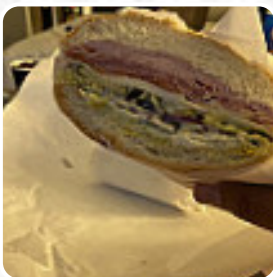

The menu of Bodega Pdx from Portland includes **16** menus. On average, menus or drinks on [the menu](#) cost about $8.7. The categories can be viewed on the menu below. What [User](#) likes about Bodega Pdx: it just happened to be in the opposite and had the urge to stop. the best decision. there are many locally produced foods for sale and the sandwiches are amazing. fortunately, I'll go back out of mine. [read more](#). The restaurant also offers the possibility to sit outside and have something in beautiful weather, And into the accessible spaces also come visitors with wheelchairs or physiological disabilities. What [User](#) doesn't like about Bodega Pdx:

2 stars one for previously is the best bodega sammie shop in pdx. the other star is so down hill in the last 6 months I write my first Google review....My favorite part of eating here is coming home and putting contingent on my sandwich. overpriced and bad quality. At Bodega Pdx in Portland, there are *tasty sandwiches, small salads and further snacks* for quick hunger, as well as cold and hot beverages, You can also unwind at the bar with a **cool beer** or other alcoholic and non-alcoholic drinks.