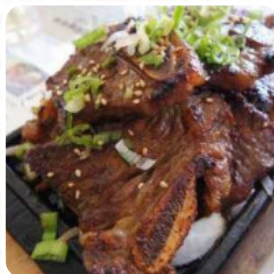

Here you can find the [menu](#) of Manna in San Francisco. At the moment, there are **16** dishes and drinks on the menu. You can inquire about **changing offers** via phone. What [User](#) likes about Manna: this place is quite busy most of the time and is located on a street with many other restaurants. there are heated outside and tightly pressed inside seats. we ordered some suppening that is good to comfort but not as delicious or fiendy as I expected. server are really nice! [read more](#). In nice weather you can even eat in the outdoor area, And into the accessible spaces also come guests with wheelchairs or physical limitations. What [User](#) doesn't like about Manna:

there were really few and small seafood in the seafood pancakes. it tasted like a teig and the sauce was extremely salty. that was the worst I ever had. the bark short ribs suppe was really great. [read more](#). Various tasty seafood menus are dished out by the Manna from San Francisco, Besides, the successful blend of different menus with new and partially adventurous ingredients is appreciated by the customers - a beautiful case of Asian Fusion. The dishes are prepared authentically Asian, Also, fans of Korean cuisine will be fully satisfied at the eatery with meals like Bap, Kimchi or Jjigae.