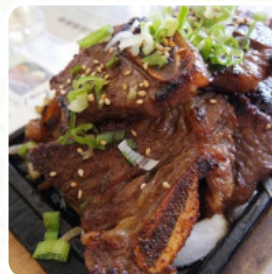

Here you can find the [menu](#) of Manna in San Francisco. At the moment, there are **16** dishes and drinks on the menu. You can inquire about **changing offers** via phone. What [User](#) likes about Manna: this place is quite busy most of the time and is located on a street with many other restaurants. there are heated outside and tightly pressed inside seats. we ordered some suppening that is good to comfort but not as delicious or fiendy as I expected. server are really nice! [read more](#). In nice weather you can even eat in the outdoor area, And into the accessible spaces also come guests with wheelchairs or physical limitations. What [User](#) doesn't like about Manna:

there were really few and small seafood in the seafood pancakes. it tasted like a teig and the sauce was extremely salty. that was the worst I ever had. the bark short ribs suppe was really great. [read more](#). Various tasty seafood menus are dished out by the Manna from San Francisco, Besides, the successful blend of different menus with new and partially adventurous ingredients is appreciated by the customers - a beautiful case of Asian Fusion. The dishes are prepared authentically Asian, Also, fans of Korean cuisine will be fully satisfied at the eatery with meals like Bap, Kimchi or Jjigae.