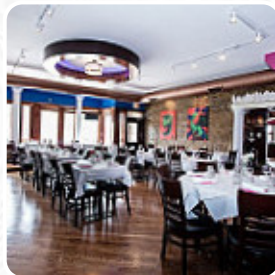

## ***Mis Moles Restaurant Tequila Bar Menu***

<https://menulist.menu>

3661 N Elston Ave, Chicago, United States

+17736048500 - <http://www.mismolesrestaurant.com/>

A complete [menu](#) of Mis Moles Restaurant Tequila Bar from Chicago covering all 16 dishes and drinks can be found here on the card. For [changing offers](#), please get in touch via phone or use the contact details provided on the website. What [User](#) likes about Mis Moles Restaurant Tequila Bar:

we were nervous to go back to a restaurant, but everyone took care of us so well in mis moleculars! Eating was delicious, drinks were great, personal was friendly and ingenious. will soon come back! [read more](#). The restaurant and its rooms are wheelchair accessible and thus usable with a wheelchair or physical limitations, Depending on the weather, you can also sit outside and eat and drink. At Mis Moles Restaurant Tequila Bar in Chicago, **juicy grilled food is freshly grilled** on an open flame and garnished with fine sides, This *sports bar* is a popular hangout for guests who enjoy watching the latest games or races on the big TV while enjoying food and drinks. If you want to have breakfast, a tasty brunch awaits you, At the bar, you can unwind with a freshly tapped beer or other alcoholic and non-alcoholic drinks.

# *Mis Moles Restaurant Tequila Bar Menu*