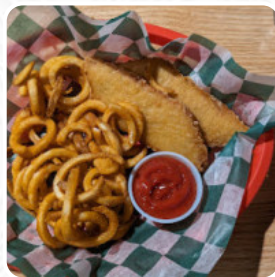

Kent City Lounge Menu

<https://menulist.menu>

28 S Ball Creek Ave MI 49330, Kent City, United States

+16166787771 - <https://www.facebook.com/people/Kent-City-Lounge/100057518496699/>