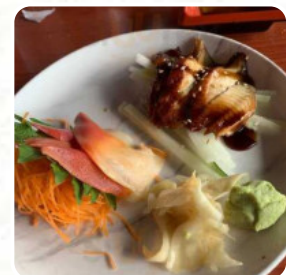

A complete [menu](#) of Fuji Hitachi & Sushi from Cookeville covering all 16 dishes and drinks can be found here on the food list. For changing offers, please get in touch via phone or use the contact details provided on the website. What [Emily Stepp](#) likes about Fuji Hitachi & Sushi:

This is a great place to eat. The food and service is always good. Sitting at the Hibachi table is an extra treat. It is very entertaining to watch and fun to do with friends, family or as a couple. The house ginger dressing is very tasty. I recommend the Hibachi Steak. They will cook it just the way you like it. The sushi is also very good and always a good choice of an appetizer. I recommend the spicy crab and shri... [read more](#). You can use the WLAN of the place at no extra cost. **scrumptious sushi** (e.g., **Maki and Sashimi**), as well as in numerous other variations, are prepared for you by Fuji Hitachi & Sushi from Cookeville, with fresh ingredients like fish, vegetables and meat, Likewise, the visitors of the establishment prefer the comprehensive variety of differing coffee and tea specialities that the establishment provides. Furthermore, they provide you fine courses in French style, At the bar, you can relax with a **cool beer** or other alcoholic and non-alcoholic drinks.