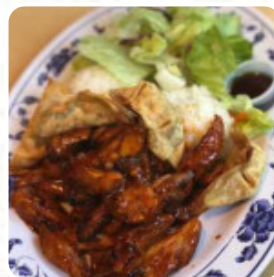

Nikko Teriyaki Menu

<https://menulist.menu>
4710 42nd Ave SW Seattle, WA 98116, United States
+12069378374

Here you can find the [menu](#) of Nikko Teriyaki in Seattle. At the moment, there are **16** meals and drinks on the menu. You can inquire about changing offers via phone. What [Andie](#) likes about Nikko Teriyaki: This place is delicious! It is the best in west Seattle by far. Their house dressing is addictive and is great over the steamed rice. The only downfall is that it is small so seating is limited, worth it though!!!! My overall rating is 9.5 out of 10. [read more](#). What [Lex H \(peepin my sh\)](#) doesn't like about Nikko Teriyaki: The website stated to use the Uber eats menu for current reference but I was still charged more : we ordered a chicken teriyaki for myself and a tofu yakisoba for my vegetarian friend... and there was beef in their dish. Was hoping to make this our new go-to but unfortunately you've been warned.. surprising for the area [read more](#). With a large selection of fresh vegetables, fish and meat, the Nikko Teriyaki from Seattle prepares easy-to-digest, fine Japanese menus, On the menu there are also several **Asian meals**. Look forward to the enjoyment of fine vegetarian dishes, Furthermore, the customers love the creative combination of different dishes with new and partially experimental ingredients - a good example of successful Asian Fusion.

Nikko Teriyaki Menu

Pasta

YAKISOBA

Pizza

SPICY

Side dishes

STEAMED RICE

Rice