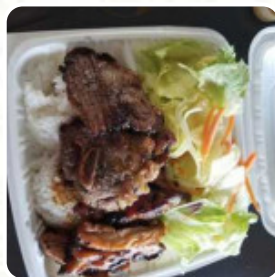

Nikko Teriyaki Menu

<https://menulist.menu>
4710 42nd Ave SW Seattle, WA 98116, United States
+12069378374

Here you can find the [menu](#) of Nikko Teriyaki in Seattle. At the moment, there are **16** meals and drinks on the menu. You can inquire about changing offers via phone. What [Andie](#) likes about Nikko Teriyaki: This place is delicious! It is the best in west Seattle by far. Their house dressing is addictive and is great over the steamed rice. The only downfall is that it is small so seating is limited, worth it though!!!! My overall rating is 9.5 out of 10. [read more](#). What [Lex H \(peepin my sh\)](#) doesn't like about Nikko Teriyaki: The website stated to use the Uber eats menu for current reference but I was still charged more : we ordered a chicken teriyaki for myself and a tofu yakisoba for my vegetarian friend... and there was beef in their dish. Was hoping to make this our new go-to but unfortunately you've been warned.. surprising for the area [read more](#). With a large selection of fresh vegetables, fish and meat, the Nikko Teriyaki from Seattle prepares easy-to-digest, fine Japanese menus, On the menu there are also several **Asian meals**. Look forward to the enjoyment of fine vegetarian dishes, Furthermore, the customers love the creative combination of different dishes with new and partially experimental ingredients - a good example of successful Asian Fusion.

Nikko Teriyaki Menu

Pasta

YAKISOBA

Pizza

SPICY

Side dishes

STEAMED RICE

Rice