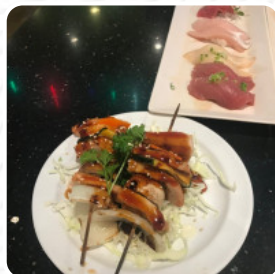

Yama Sushi Menu

<https://menulist.menu>

3909 Spring Mountain Rd, 89102, Las Vegas, US, Midtown UNLV, United States
+17022571100 - <http://yamasushilv.com/>