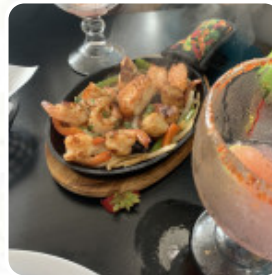

The *menu for Del Campo* from Woodbridge is currently not available. On our homepage you can find a **comprehensive selection of other menus** from Woodbridge as well. Why not take a look or help Menulist and upload the menu here. What [User](#) likes about Del Campo:

little mom and pop place but great food at a good price. i had the pollo en crema and my wife had soupa de res. her son had fried tilapia. my food was hot and very tasty. the tortillas that came with the meal are hand made. my wife enjoyed her meal and her son went thru his so fast it must have been good. service was typical of a small place. very friendly but not overly attentive like most larger places. the decor a... [read more](#). What [User](#) doesn't like about Del Campo:

Came based on reviews. Got a simple plate, the chicken fajita platter. Very disappointed. Chicken tasted rubbery and fake, was also hard to chew. The beans tasted like it could have been straight from the can, the rice was okay. Tortillas were also ok. The green peppers tasted bland. Overall 1/5. How can a simple plate taste so bad. Not interested in the rest of the menu after this experience. [read more](#). If you want to try fine **American dishes like burgers or barbecue**, Del Campo from Woodbridge is the place to be, You can also discover nice South American meals on the menu.