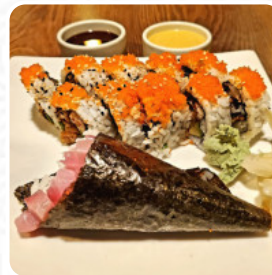

On this website, you can find the [complete menu](#) of Fuji Hana from Aventura. Currently, there are 5 menus and drinks up for grabs. For seasonal or weekly deals, please contact the restaurant owner directly. You can also contact them through their website. What [User](#) likes about Fuji Hana:

Fantastic Thai and Japanese restaurant. The Green Chicken Curry is fantastic, the sushi is fresh with perfectly made rice. Service is great as well. Absolutely recommended. [read more](#). What [User](#) doesn't like about Fuji Hana:

Sushi is ok, not amazing but good. They charge 20% service even if you're a party of 2!!!! On top of that, the waiter didn't show me the receipt, I needed to ask to see it on the screen of the credit card machine, and then she was literally on top of me to see if I will give additional tip! Which I did because I couldn't see the 20% service charge, but my son told me when it was way too late. Not coming again. Not wo... [read more](#). Fuji Hana from Aventura creates for you fine sushi (e.g., Maki and Te-Maki), in addition to numerous other variations, always fresh with ingredients like fish, vegetables and meat, Likewise, the visitors of the establishment prefer the extensive selection of differing **coffee and tea specialities** that the restaurant provides. Fuji Hana focuses on a lot of freshly harvested vegetables, fish and meat in its *healthy Japanese cuisine*, Furthermore, the visitors love the inventive combination of different meals with new and partially experimental ingredients - a nice example of successful **Asian Fusion**.