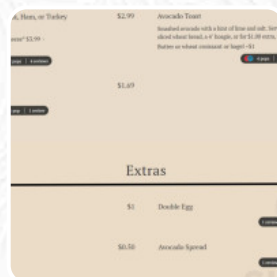

## Paddles Coffee Menu

<https://menulist.menu>

401 North Laurel Street, Springfield, 31329, United States Of America  
+19124070721 - <https://www.paddlescoffee.com/>

On this homepage, you can find the complete menu of Paddles Coffee from Springfield. Currently, there are 15 menus and drinks available. For **changing offers**, please contact the restaurant owner directly. You can also contact them through their website. What [User](#) likes about Paddles Coffee: