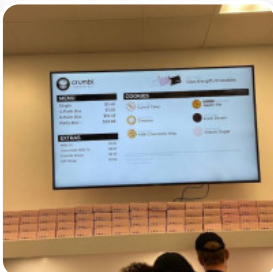

## ***Crumbl Cookies Madison Menu***

<https://menulist.menu>

8141 Hwy 72 W Ste D, Madison, USA, United States  
(+1)2562588153 - <https://crumblcookies.com/madison>

Here you can find the menu of Crumbl Cookies Madison in Madison. At the moment, there are 14 courses and drinks on the food list. You can inquire about *seasonal or weekly deals* via phone. What [User](#) likes about Crumbl Cookies Madison:

Best cookies in town! Always fast service and cookies never disappoint. The pink sugar cookie is my favorite. I wish it was a weekly option. Cookies are huge and delicious ? [read more](#). The diner and its rooms are wheelchair accessible and thus reachable with a wheelchair or physical disabilities. What [User](#) doesn't like about Crumbl Cookies Madison:

# *Crumbl Cookies Madison Menu*

## *Crumbl Cookies Madison*

8141 Hwy 72 W Ste D, Madison,  
USA, United States