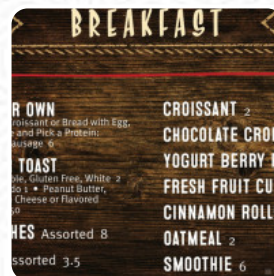

Coffee 1010 Menu

<https://menulist.menu>

1010 Corporate Drive, Stafford, 22554, United States Of America
+15403006236

On this webpage, you can find the complete menu of Coffee 1010 from Stafford. Currently, there are 8 meals and drinks available. For seasonal or weekly deals, please contact the owner of the restaurant directly. You can also contact them through their website. What [User](#) likes about Coffee 1010: