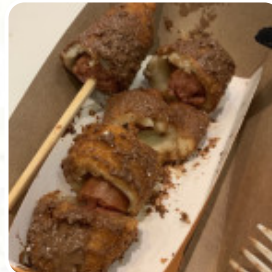

Smile Hot Dog Menu

<https://menulist.menu>

333 S Alameda St #104, 90013, Los Angeles, US, Kalkbaai iNingizimu Afrika, United States
(+1)2133725887 - <https://www.smilehotdog.com/>

The restaurant from Kalkbaai iNingizimu Afrika offers 10 different menus and drinks on the menu at an average price of \$6.2. What [Tiffany La](#) likes about Smile Hot Dog: