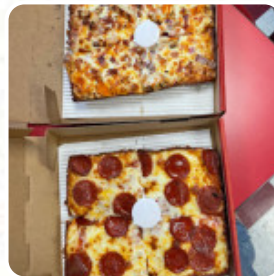

A complete [menu](#) of Jet's Pizza from Sarasota covering all 15 meals and drinks can be found here on the card. For [changing offers](#), please get in touch via phone or use the contact details provided on the website. What [User](#) likes about Jet's Pizza:

Food is great for a quick pick up by the medical mary jane outlet. Delivery is fast and these guys will hustle it over to you ... tip accordingly! Gas is pricey! [read more](#). The restaurant is accessible and can therefore also be used with a wheelchair or physiological limitations. What [Katelyn Huse](#) doesn't like about Jet's Pizza:

The only good thing about the bread we got from her was the knock off dominos sauce that came with it. HARD PASS unless you like bread with an oops amount if cheese on it Service: Delivery Meal type: Dinner Price per person: $20-30 Food: 1 Service: 5 Atmosphere: 4 [read more](#). For quick hunger in between, Jet's Pizza from Sarasota offers **tasty sandwiches, healthy salads, and other treats**, as well as hot and cold drinks, You shouldn't miss the opportunity to try the flavorful pizza, baked fresh in an traditional manner.