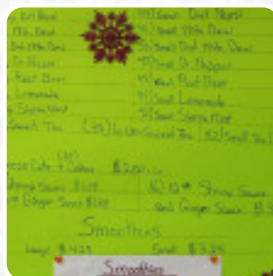

Fuji Hibachi Grill Noodle Menu

<https://menulist.menu>
201 W Parker St A, Baxley, USA, United States
(+1)9127059786

A complete [menu](#) of Fuji Hibachi Grill Noodle from Baxley covering all 16 dishes and drinks can be found here on the food list. For seasonal or weekly deals, please get in touch via phone or use the contact details provided on the website. What [Scott Courson](#) likes about Fuji Hibachi Grill Noodle: Recent remodel looks great and a new variety of dishes. Hibachi steak was great! Service: Dine in Meal type: Lunch Price per person: \$10–20 Food: 5 Service: 5 Atmosphere: 5 Recommended dishes: Carrots, Hibachi Steak [read more](#). What [Melissa Cooper](#) doesn't like about Fuji Hibachi Grill Noodle: Came from Jesup to go here..so disappointed! I got four thin carrots and a bunch of onions and I guess zucchini. I understand they have new owners or something..guess I prefer the old way. I don't think I'll return Service: Take out [read more](#). The rooms on site are wheelchair accessible and can also be used with a wheelchair or physiological limitations. At Fuji Hibachi Grill Noodle in Baxley, **tasty barbecue is freshly grilled** on an open flame and garnished with flavorful sides, and you can look forward to the tasty classic seafood cuisine. The meals are prepared according to authentic Asian style, and *healthy Japanese meals* are being made with lots of fresh vegetables, fish and meat.