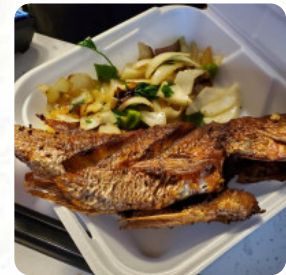

A complete menu of Sabine's Gout Creole from Tampa covering all 7 menus and drinks can be found here on the food list. For **seasonal or weekly deals**, please get in touch via phone or use the contact details provided on the website. What [User](#) likes about Sabine's Gout Creole:

She?s very welcoming and you can tell she puts her heart and soul into her food that makes me coming back about twice a month! My whole family comes here now. The food is amazing, she accommodates to the pescatarians also by making a delicious meatless legumes! I?ve tried a lot on the menu and everything is great! I happen to stumble into here 1 day trying a new Haitian restaurant and her pikliz sold me! The best in... [read more](#). What [User](#) doesn't like about Sabine's Gout Creole:

We were disappointed. I am a frequent red snapper eater. We ordered two plates of fried snapper. The fish tasted old and fishy. Not the quality of the Haitian food we usually eat. The fish was seasoned, but something was missing. It did not taste like a fish that was well cleaned with limes and marinated in limes. Also, Haitian fried fish is normally fried in a nice coat of seasoned flour, which was not the case with... [read more](#). Should you wish to sample fine **American dishes like burgers or barbecue**, then Sabine's Gout Creole in Tampa is the ideal place for you, There are also nice *South American* menus on the menu.