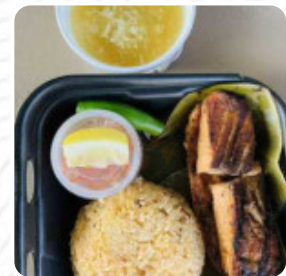

Here you can find the [menu](#) of **Fiesta Barbecue Bibingka** in Carson. At the moment, there are 16 courses and drinks on the food list. You can inquire about changing offers via phone. What [User](#) likes about Fiesta Barbecue Bibingka:

This is the place to go to for grilled combo plates or bowl combos. Nothing fried, no MSG. A sampling of their offerings chicken, pork, tuna, salmon, pork sisig all with java rice and I think egg drop soup. Bowls include the same grilled meats with choice of veggies. Waiting time of about 15 minutes because they prepare the food after ordering. Bowls are around $8, plates from $10.50 12.00. Platters also for group/fa... [read more](#). The restaurant and its rooms are wheelchair accessible and thus usable with a wheelchair or physical limitations. A selection of **delicious seafood menus** is provided by the Fiesta Barbecue Bibingka from Carson, Here, the **barbecued food** is freshly prepared on an open flame. The Asian fusion cuisine is likewise an important part of Fiesta Barbecue Bibingka. Anyone who finds the everyday and generally known meals too ordinary should approach with a willingness to experiment and try some exciting combination of ingredients consume, on the menu there are also a lot of Asian meals.