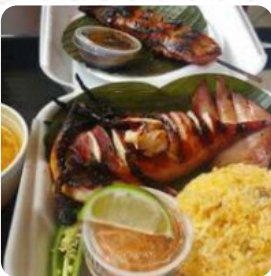

Here you can find the [menu](#) of **Fiesta Barbecue Bibingka** in Carson. At the moment, there are 16 courses and drinks on the food list. You can inquire about changing offers via phone. What [User](#) likes about Fiesta Barbecue Bibingka:

This is the place to go to for grilled combo plates or bowl combos. Nothing fried, no MSG. A sampling of their offerings chicken, pork, tuna, salmon, pork sisig all with java rice and I think egg drop soup. Bowls include the same grilled meats with choice of veggies. Waiting time of about 15 minutes because they prepare the food after ordering. Bowls are around $8, plates from $10.50 12.00. Platters also for group/fa... [read more](#). The restaurant and its rooms are wheelchair accessible and thus usable with a wheelchair or physical limitations. A selection of **delicious seafood menus** is provided by the Fiesta Barbecue Bibingka from Carson, Here, the **barbecued food** is freshly prepared on an open flame. The Asian fusion cuisine is likewise an important part of Fiesta Barbecue Bibingka. Anyone who finds the everyday and generally known meals too ordinary should approach with a willingness to experiment and try some exciting combination of ingredients consume, on the menu there are also a lot of Asian meals.