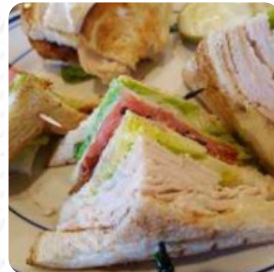

Blue Moon Diner Menu

<https://menulist.menu>

4650 Donald Ross Rd, Palm Beach Gardens I-33418-5108, United States
(+1)5614293001

The restaurant from Palm Beach Gardens offers **15** different meals and drinks on the menu at an average price of \$6.8. What [User](#) likes about Blue Moon Diner: Service/ waitress is sweet, neat, and friendly. [This](#) is a perfect small diner. The omelets are light and fluffy, good prices, and just like my grandma used to make them. So flavorful. I enjoy their prices and flavors the most, whoever is in the kitchen is 100% cooking with love. [read more](#). As a visitor, you can use the WiFi of the restaurant at no extra cost. In case you're hungry some **seasoned South American cuisine**, you're in the right place: exquisite menus, cooked with fish, seafood, and meat, but also *corn, beans, and potatoes* are on the menu. Also, the customers of the restaurant love the comprehensive selection of differing coffee and tea specialities that the establishment has to offer. Eating at the original American diner is a unique event thanks to the surroundings, and you can indulge in scrumptious American meals like Burger or Barbecue.