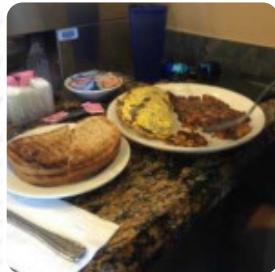

Blue Moon Diner Menu

<https://menulist.menu>

4650 Donald Ross Rd, Palm Beach Gardens I-33418-5108, United States
(+1)5614293001

The restaurant from Palm Beach Gardens offers **15** different meals and drinks on the menu at an average price of \$6.8. What [User](#) likes about Blue Moon Diner: Service/ waitress is sweet, neat, and friendly. [This](#) is a perfect small diner. The omelets are light and fluffy, good prices, and just like my grandma used to make them. So flavorful. I enjoy their prices and flavors the most, whoever is in the kitchen is 100% cooking with love. [read more](#). As a visitor, you can use the WiFi of the restaurant at no extra cost. In case you're hungry some **seasoned South American cuisine**, you're in the right place: exquisite menus, cooked with fish, seafood, and meat, but also *corn, beans, and potatoes* are on the menu. Also, the customers of the restaurant love the comprehensive selection of differing coffee and tea specialities that the establishment has to offer. Eating at the original American diner is a unique event thanks to the surroundings, and you can indulge in scrumptious American meals like Burger or Barbecue.