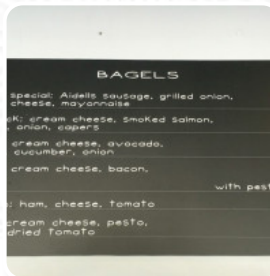

A comprehensive [menu](#) of David's Bagels from [Pacifica](#) covering all 16 dishes and drinks can be found here on the menu. For [seasonal or weekly deals](#), please get in touch via phone or use the contact details provided on the website. What [User](#) likes about David's Bagels:

Absolutely stop in and give your business to them! They greeted us before we entered and continued to have a real conversation with us. It was a breath of fresh air! Kid-friendliness: They were very kind to our kids and included them in conversation. [read more](#). The restaurant and its rooms are wheelchair accessible and thus reachable with a wheelchair or physical disabilities. With the comprehensive range of **coffee and tea specialties**, a visit to David's Bagels becomes even more attractive.